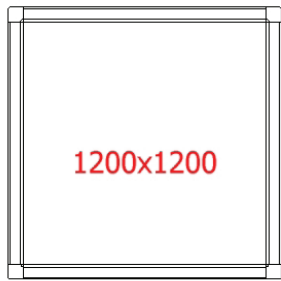

# SKOPE Fixed Size Rooms - M-1A24-C

CEILING PLAN

FLOOR PLAN

WALL PLAN

3D