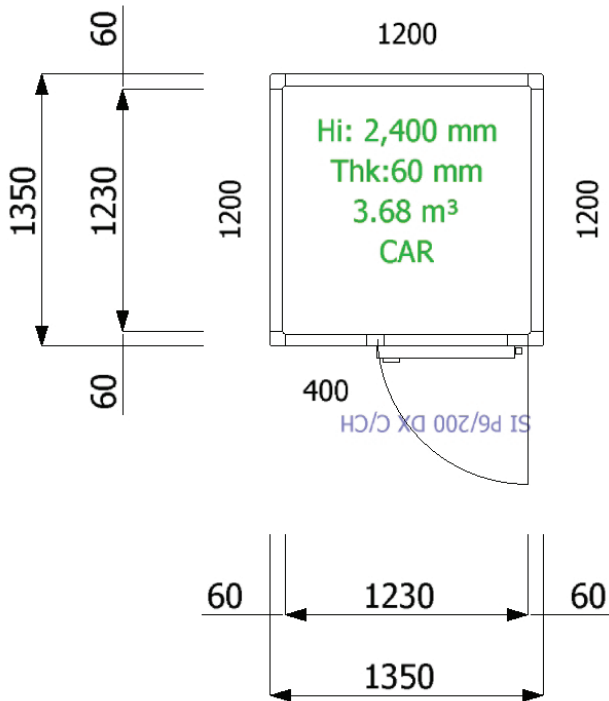

# SKOPE Fixed Size Rooms - M-1A24-C

CEILING PLAN

FLOOR PLAN

WALL PLAN

3D