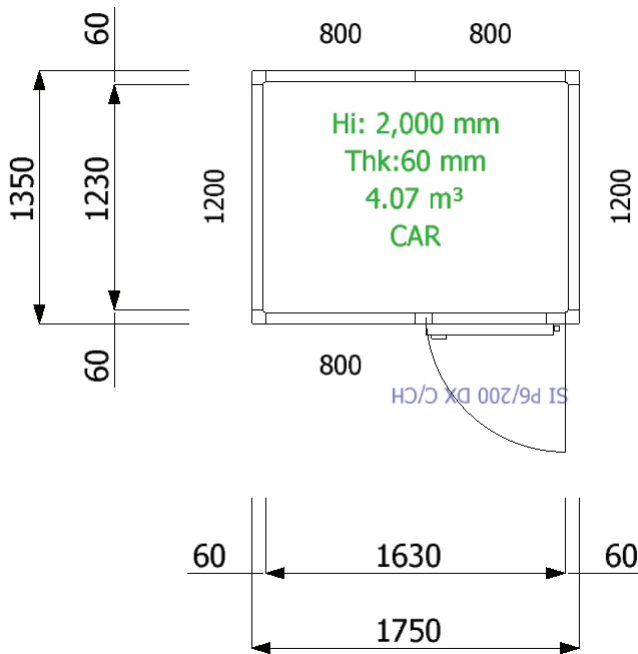

# SKOPE Fixed Size Rooms - M-2A20-C

CEILING PLAN

FLOOR PLAN

WALL PLAN

3D