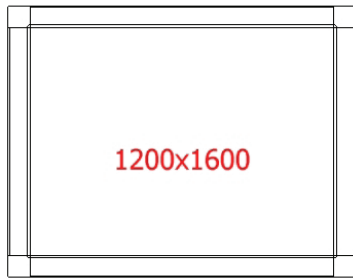

SKOPE Fixed Size Rooms - M-2A20-F

CEILING PLAN

FLOOR PLAN

WALL PLAN

3D