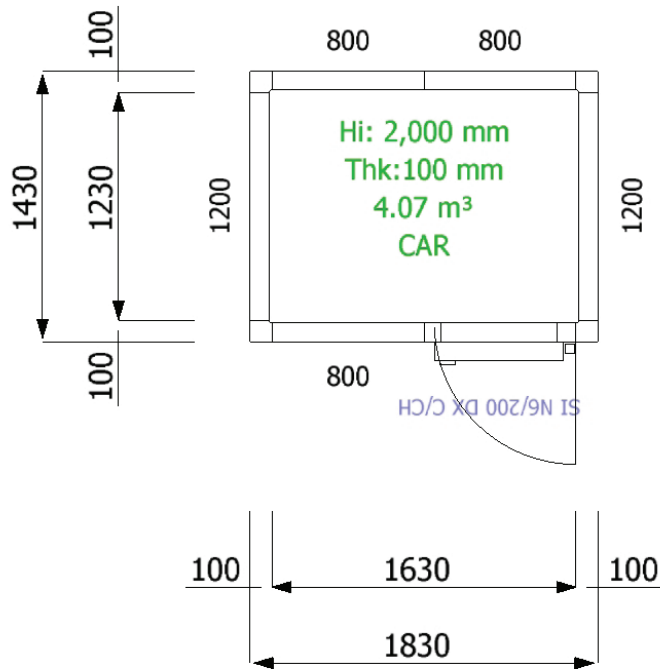

SKOPE Fixed Size Rooms - M-2A20-F

CEILING PLAN

FLOOR PLAN

WALL PLAN

3D