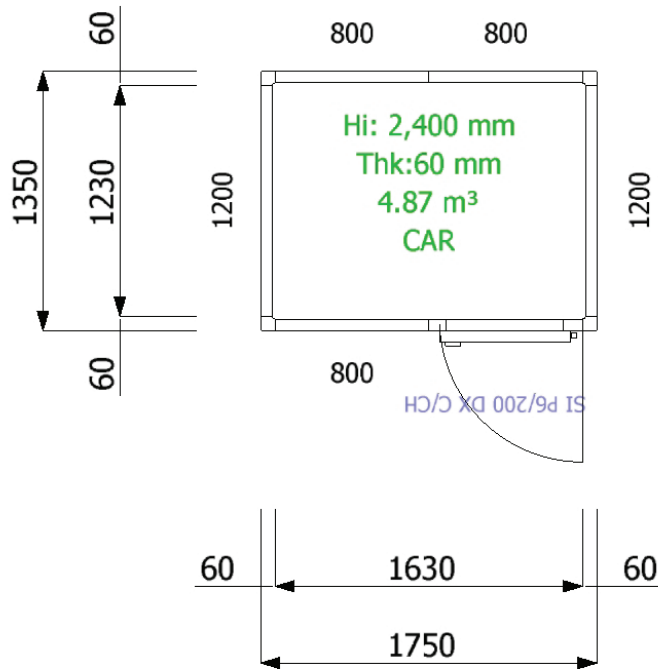

SKOPE Fixed Size Rooms - M-2A24-C

CEILING PLAN

FLOOR PLAN

WALL PLAN

3D