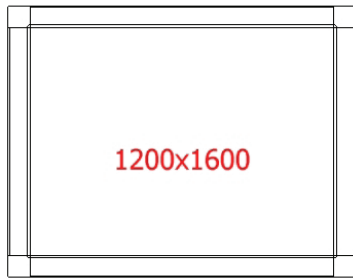

SKOPE Fixed Size Rooms - M-2A24-F

CEILING PLAN

FLOOR PLAN

WALL PLAN

3D