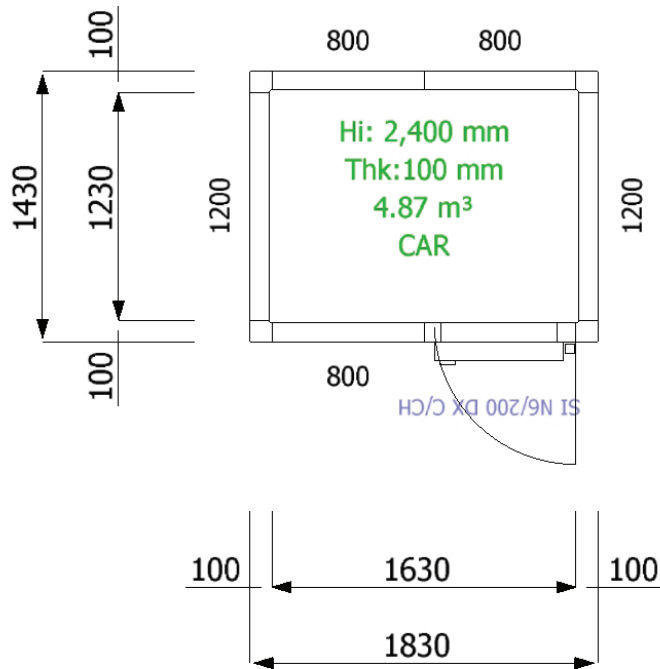

SKOPE Fixed Size Rooms - M-2A24-F

CEILING PLAN

FLOOR PLAN

WALL PLAN

3D