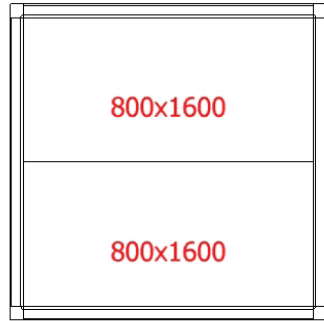

SKOPE Fixed Size Rooms - M-2B24-C

CEILING PLAN

FLOOR PLAN

WALL PLAN

3D