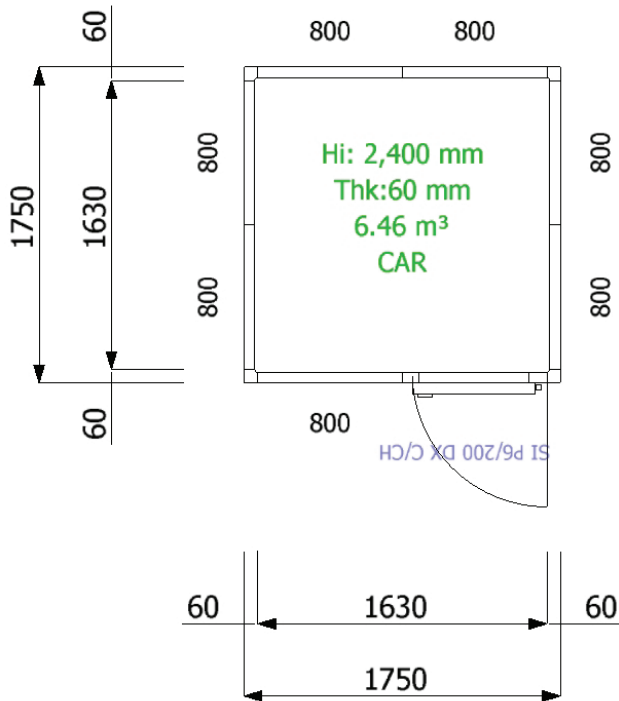

SKOPE Fixed Size Rooms - M-2B24-C

CEILING PLAN

FLOOR PLAN

WALL PLAN

3D