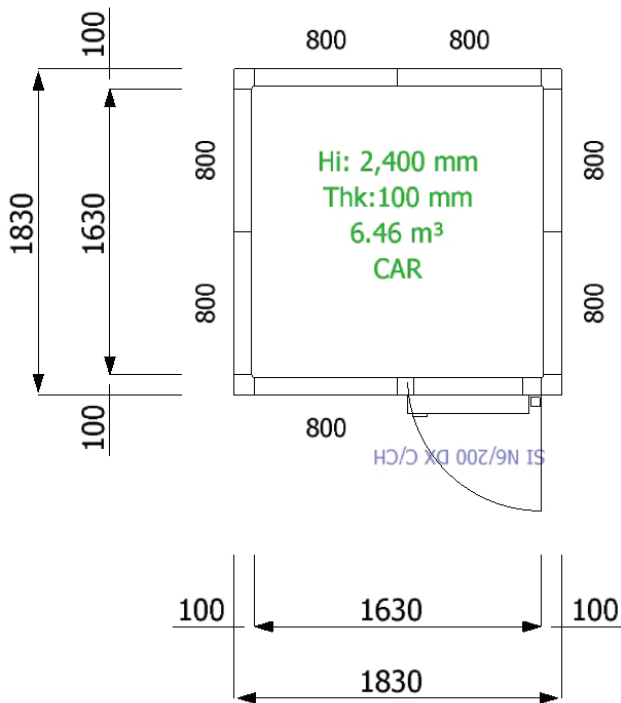

# SKOPE Fixed Size Rooms - M-2B24-F

CEILING PLAN

FLOOR PLAN

WALL PLAN

3D