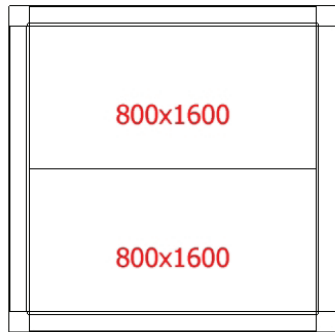

# SKOPE Fixed Size Rooms - M-2B24-F

CEILING PLAN

FLOOR PLAN

WALL PLAN

3D