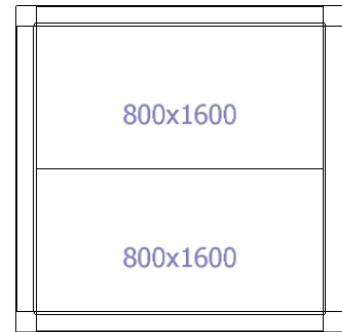

# SKOPE Fixed Size Rooms - M-2B24-F

CEILING PLAN

FLOOR PLAN

WALL PLAN

3D