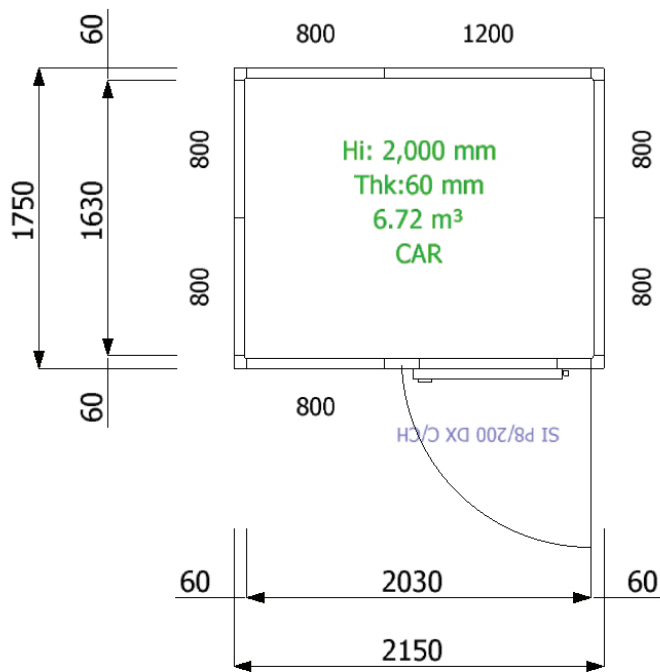

# SKOPE Fixed Size Rooms - M-3B20-C

CEILING PLAN

FLOOR PLAN

WALL PLAN

3D