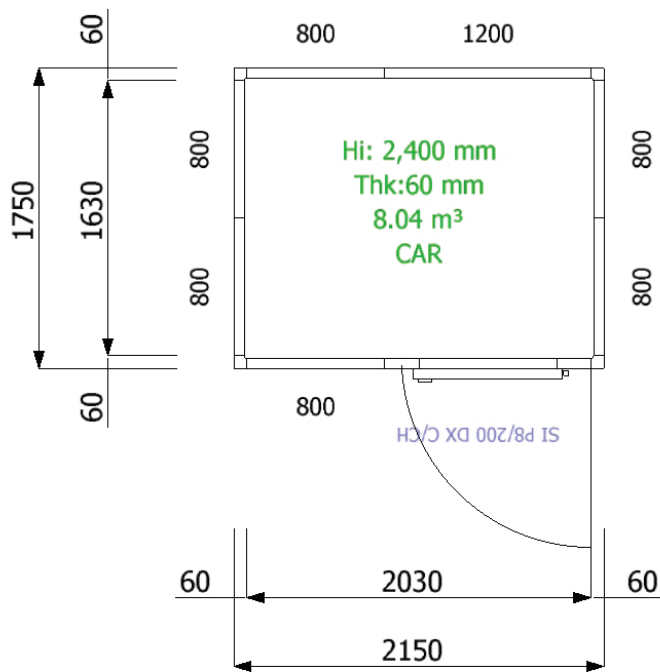

SKOPE Fixed Size Rooms - M-3B24-C

CEILING PLAN

FLOOR PLAN

WALL PLAN

3D