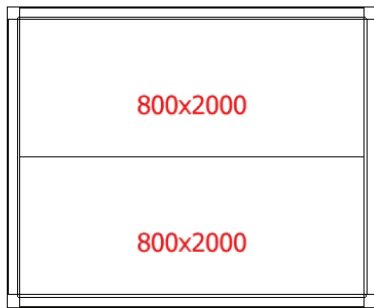

SKOPE Fixed Size Rooms - M-3B24-C

CEILING PLAN

FLOOR PLAN

WALL PLAN

3D