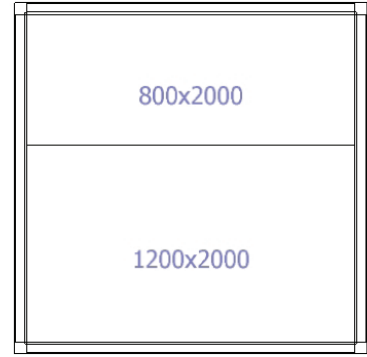

SKOPE Fixed Size Rooms - M-3C20-C

CEILING PLAN

FLOOR PLAN

WALL PLAN

3D