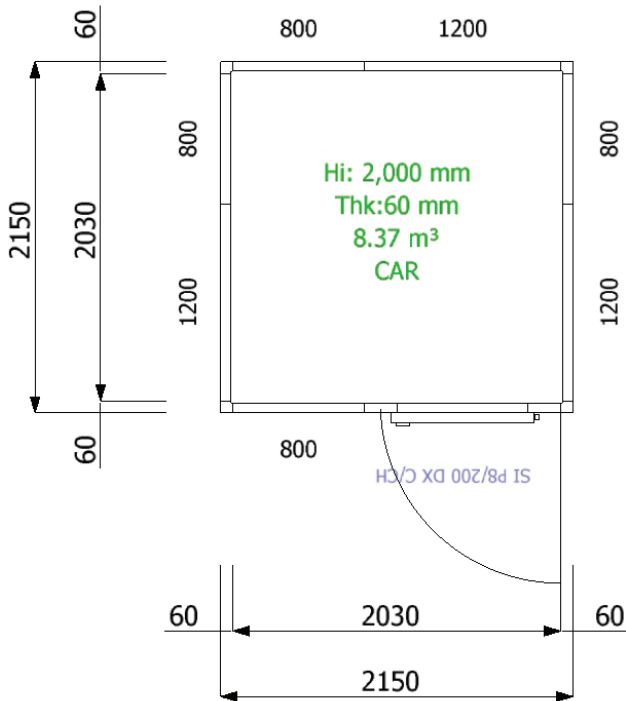

SKOPE Fixed Size Rooms - M-3C20-C

CEILING PLAN

FLOOR PLAN

WALL PLAN

3D