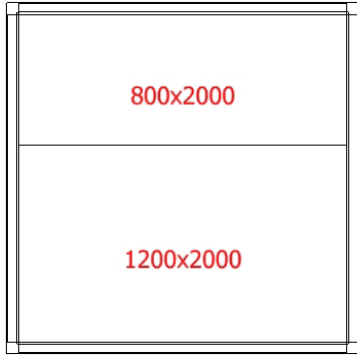

SKOPE Fixed Size Rooms - M-3C20-C

CEILING PLAN

FLOOR PLAN

WALL PLAN

3D