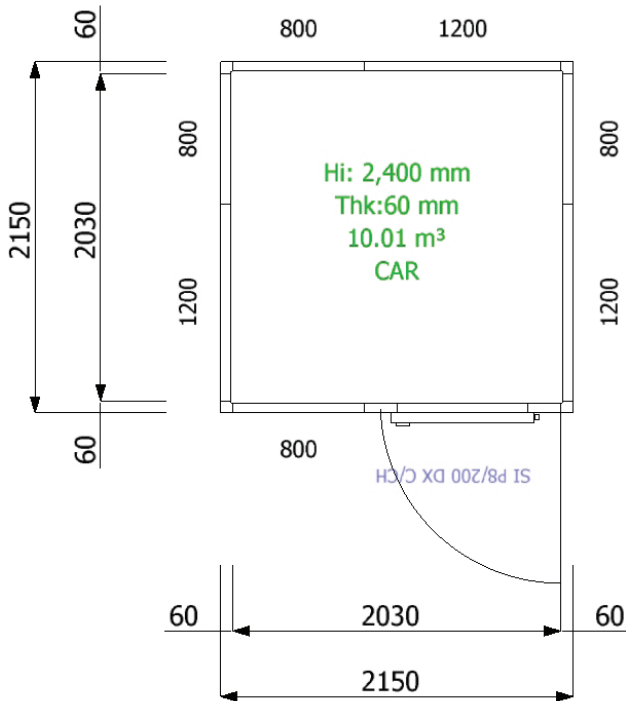

# SKOPE Fixed Size Rooms - M-3C24-C

CEILING PLAN

FLOOR PLAN

WALL PLAN

3D