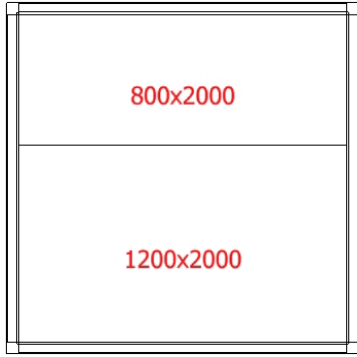

# SKOPE Fixed Size Rooms - M-3C24-C

CEILING PLAN

FLOOR PLAN

WALL PLAN

3D