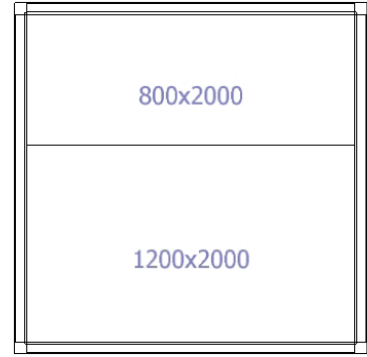

# SKOPE Fixed Size Rooms - M-3C24-C

CEILING PLAN

FLOOR PLAN

WALL PLAN

3D