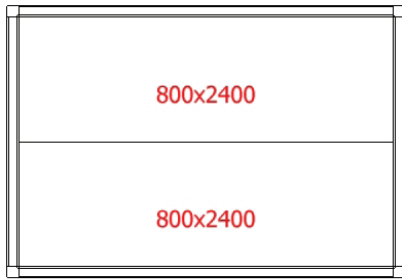

# SKOPE Fixed Size Rooms - M-4B20-C

CEILING PLAN

FLOOR PLAN

WALL PLAN

3D