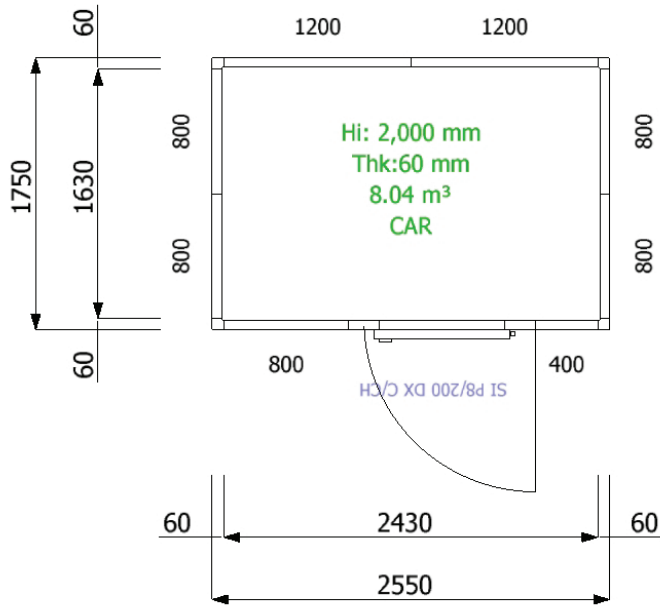

# SKOPE Fixed Size Rooms - M-4B20-C

CEILING PLAN

FLOOR PLAN

WALL PLAN

3D