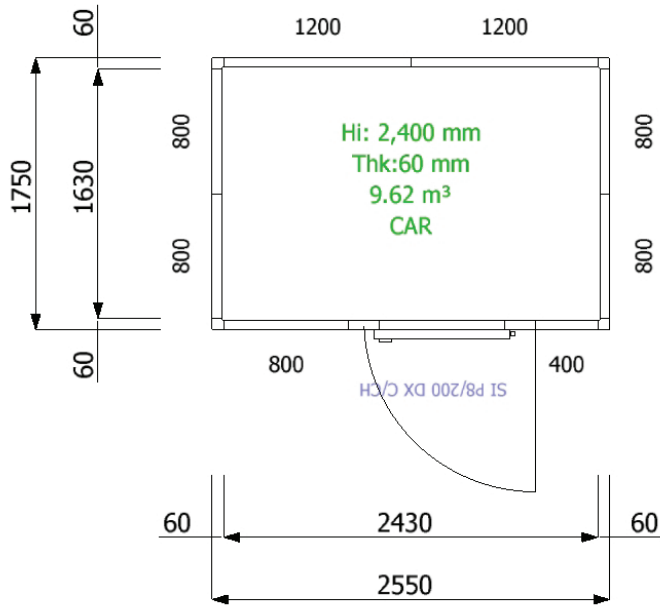

SKOPE Fixed Size Rooms - M-4B24-C

CEILING PLAN

FLOOR PLAN

WALL PLAN

3D