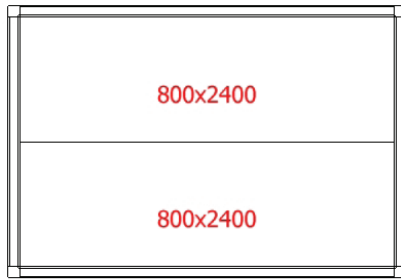

SKOPE Fixed Size Rooms - M-4B24-C

CEILING PLAN

FLOOR PLAN

WALL PLAN

3D