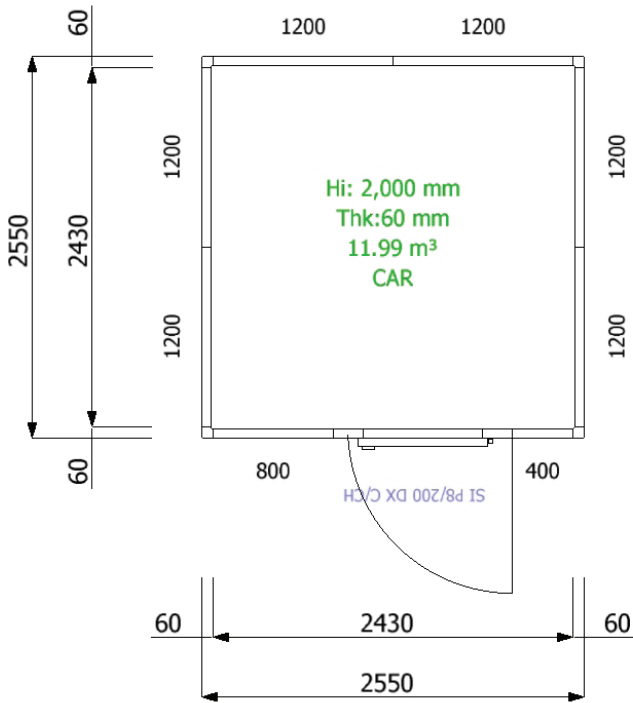

SKOPE Fixed Size Rooms - M-4D20-C

CEILING PLAN

FLOOR PLAN

WALL PLAN

3D