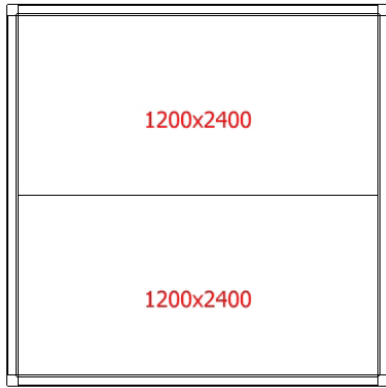

SKOPE Fixed Size Rooms - M-4D20-C

CEILING PLAN

FLOOR PLAN

WALL PLAN

3D