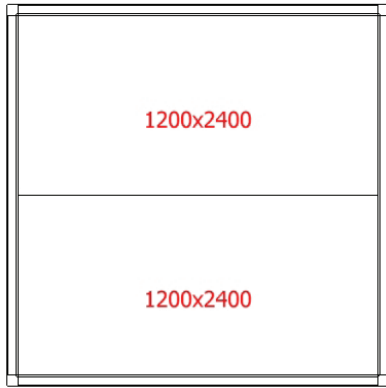

SKOPE Fixed Size Rooms - M-4D24-C

CEILING PLAN

FLOOR PLAN

WALL PLAN

3D