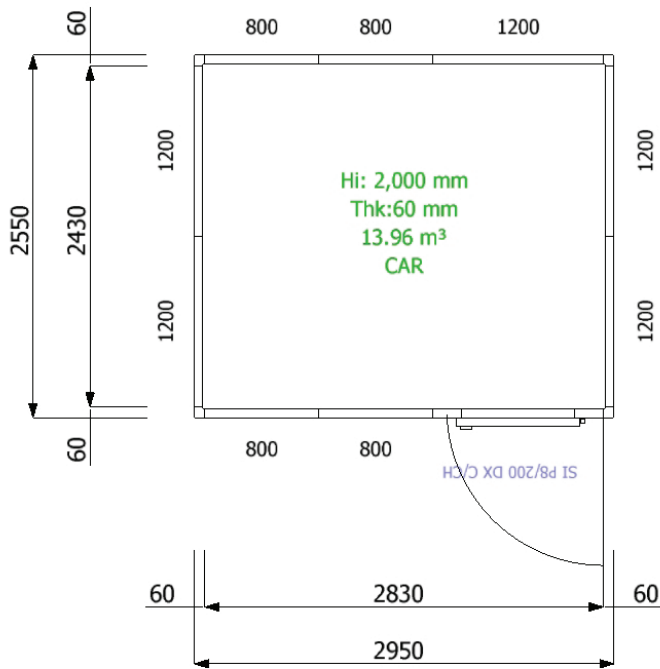

SKOPE Fixed Size Rooms - M-5D20-C

CEILING PLAN

FLOOR PLAN

WALL PLAN

3D