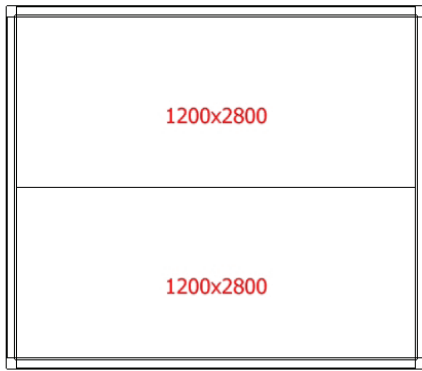

SKOPE Fixed Size Rooms - M-5D20-C

CEILING PLAN

FLOOR PLAN

WALL PLAN

3D