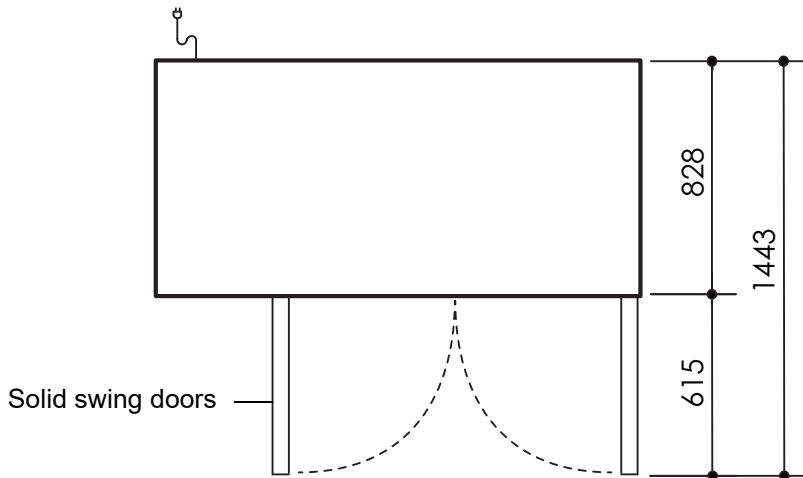

specifications

PG500HCr

SKOPE Pegasus Horizontal 2/1
REMOTE 2 Door Chiller (JK3302)

Solid swing doors

Electronic controller

Side mounted remote refrigeration unit
Copyright © 2012 SKOPE Industries Limited

CABINET DIMENSIONS

	External	Internal
Height:	771mm*	565mm
Width:	1750mm	1250mm
Depth:	828mm	650mm
Floor area:	1.45m ²	

* Height includes plinth and worktop (excludes castors and adjustable legs).

Dimensional tolerances	
Before installing this cabinet allow the following dimensional tolerances:	
Linear dimensions	Overall cabinet dimensions
Less than 1 metre	±5mm
More than 1 metre	-5mm to +10mm
Length of multiple cabinets	
At each joint	At each end wall
±5mm	+15mm
-5mm to +10mm	+15mm

Pictured with optional 50mm stainless steel worktop

Power cord with 3-Pin plug

CABINET SPECIFICATIONS

Refrigeration system:	Electronic controlled, side mounted, remote refrigeration unit
Refrigerant:	Thermostatic expansion valve fitted to suit R134a/R404A/R452A
Pipe connection size:	Liquid line: 1/4". Suction line: 3/8"
Remote refrigeration duty:	534 Watts @ -10°C SST
Cabinet internal volume:	480 litres
Insulation:	60mm thick, high density cyclo-isopentane polyurethane foam
Cabinet temperature range:	+1°C to +4°C up to 43°C ambient
Drainage:	Evaporator drain fitted inside service compartment (requires plumbing)
Electrical:	230-240 Volts a.c. 50 Hz, 0.49 Amps
Internal lighting:	n.a.
Internal door opening size:	2 door openings: 565mm high x 565mm wide
Door:	Solid stainless steel, self-closing doors (with key lock) - LH & RH hinged
Worktop (optional):	Optional 50mm square edged stainless steel worktop
Shelves:	Two levels of non-tip, adjustable tray slides and/or shelves per door
Weight:	120 kg