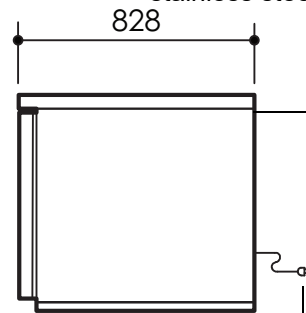

specifications

PG500HCr

SKOPE Pegasus Horizontal 2/1
REMOTE 2 Door Chiller (JK3302)

Solid swing doors

Electronic controller

Side mounted remote refrigeration unit
Copyright © 2012 SKOPE Industries Limited

CABINET DIMENSIONS

	External	Internal
Height:	771mm*	565mm
Width:	1750mm	1250mm
Depth:	828mm	650mm
Floor area:	1.45m ²	

* Height includes plinth and worktop (excludes castors and adjustable legs).

Dimensional tolerances	
Before installing this cabinet allow the following dimensional tolerances:	
Linear dimensions	Overall cabinet dimensions
Less than 1 metre	±5mm
More than 1 metre	-5mm to +10mm
Length of multiple cabinets	
At each joint	At each end wall
±5mm	+15mm
-5mm to +10mm	+15mm

Pictured with optional 50mm stainless steel worktop

Power cord with 3-Pin plug

CABINET SPECIFICATIONS

Refrigeration system:	Electronic controlled, side mounted, remote refrigeration unit
Refrigerant:	Thermostatic expansion valve fitted to suit R134a/R404A/R452A
Pipe connection size:	Liquid line: 1/4". Suction line: 3/8"
Remote refrigeration duty:	534 Watts @ -10°C SST
Cabinet internal volume:	480 litres
Insulation:	60mm thick, high density cyclo-isopentane polyurethane foam
Cabinet temperature range:	+1°C to +4°C up to 43°C ambient
Drainage:	Evaporator drain fitted inside service compartment (requires plumbing)
Electrical:	230-240 Volts a.c. 50 Hz, 0.49 Amps
Internal lighting:	n.a.
Internal door opening size:	2 door openings: 565mm high x 565mm wide
Door:	Solid stainless steel, self-closing doors (with key lock) - LH & RH hinged
Worktop (optional):	Optional 50mm square edged stainless steel worktop
Shelves:	Two levels of non-tip, adjustable tray slides and/or shelves per door
Weight:	120 kg