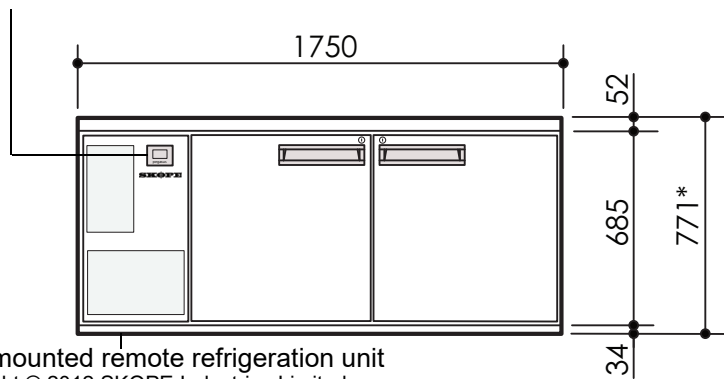

specifications

PG500HCr

SKOPE Pegasus Horizontal 2/1
REMOTE 2 Door Chiller (JK3302)

Solid swing doors

Electronic controller

Side mounted remote refrigeration unit
Copyright © 2012 SKOPE Industries Limited

CABINET DIMENSIONS

	External	Internal
Height:	771mm*	565mm
Width:	1750mm	1250mm
Depth:	828mm	650mm
Floor area:	1.45m ²	

* Height includes plinth and worktop (excludes castors and adjustable legs).

Dimensional tolerances	
Before installing this cabinet allow the following dimensional tolerances:	
Linear dimensions	Overall cabinet dimensions
Less than 1 metre	±5mm
More than 1 metre	-5mm to +10mm
Length of multiple cabinets	
At each joint	At each end wall
±5mm	+15mm
-5mm to +10mm	+15mm

Pictured with optional 50mm stainless steel worktop

Power cord with 3-Pin plug

CABINET SPECIFICATIONS

Refrigeration system:	Electronic controlled, side mounted, remote refrigeration unit
Refrigerant:	Thermostatic expansion valve fitted to suit R134a/R404A/R452A
Pipe connection size:	Liquid line: 1/4". Suction line: 3/8"
Remote refrigeration duty:	534 Watts @ -10°C SST
Cabinet internal volume:	480 litres
Insulation:	60mm thick, high density cyclo-isopentane polyurethane foam
Cabinet temperature range:	+1°C to +4°C up to 43°C ambient
Drainage:	Evaporator drain fitted inside service compartment (requires plumbing)
Electrical:	230-240 Volts a.c. 50 Hz, 0.49 Amps
Internal lighting:	n.a.
Internal door opening size:	2 door openings: 565mm high x 565mm wide
Door:	Solid stainless steel, self-closing doors (with key lock) - LH & RH hinged
Worktop (optional):	Optional 50mm square edged stainless steel worktop
Shelves:	Two levels of non-tip, adjustable tray slides and/or shelves per door
Weight:	120 kg